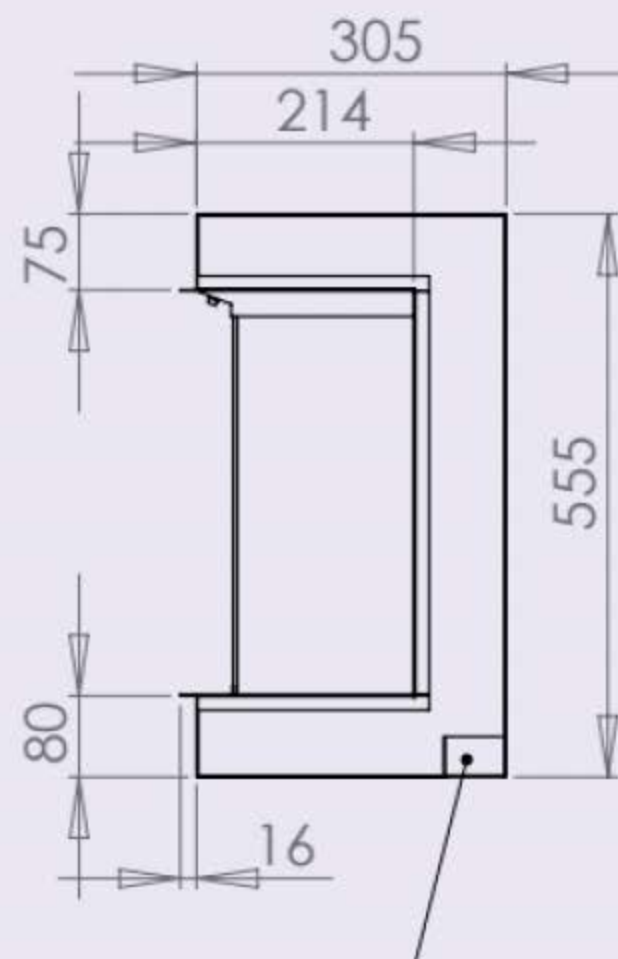

i1500e Deep three sided arrangement

Cable and mood light entry