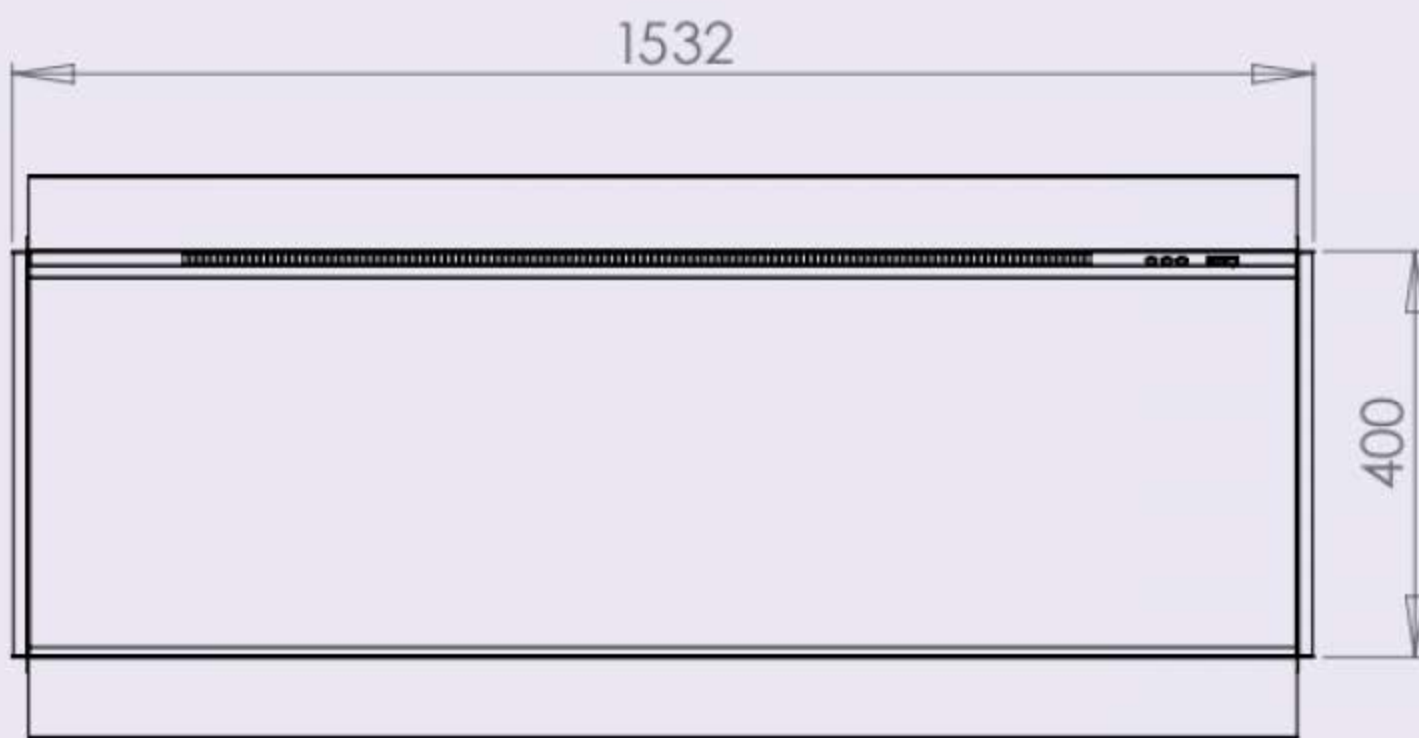

i1500e Deep three sided arrangement

Cable and mood light entry