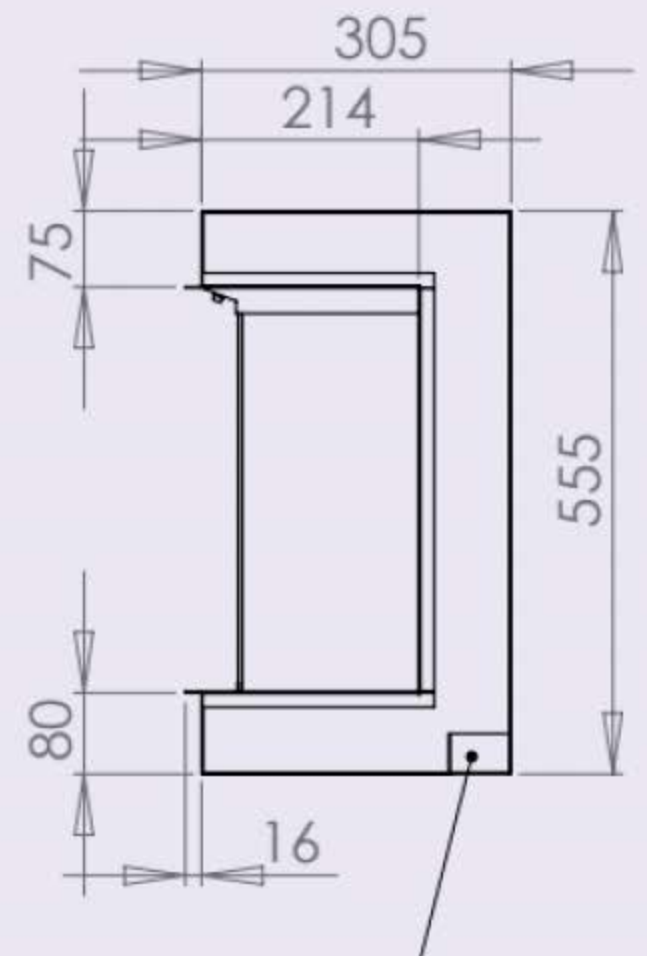

# i1800e Deep three sided arrangement

Cable and mood light entry